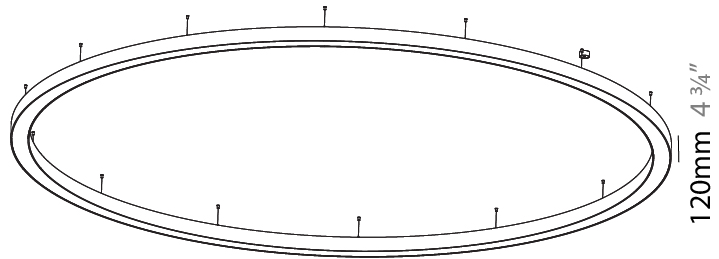

GENERAL

Series: Glorious
Subseries: Glorious
Brand: Prolight
Division: Architectural
Mounting Type: Suspension
Mounting Location: Ceiling
Subcategory: Ambient

PHYSICAL

Shape: Round
Diameter (mm): 5400
Diameter (in): 212 5/8
Depth (mm): 120
Depth (in): 4 3/4
Max. Overall Height (mm): 2120
Max. Overall Height (in): 83 7/16
Light Distribution: Direct
Weight (kg): 69.5
Weight (lbs): 152.9
Diffuser: PMMA - Opal or Micro-Prism
Fixture Finish: SSR / BKV / CWI / CRY / HAB / UFT / ITA / RUA / FTG / MYG / LOD / PUS / FRO / FUP / KIA / POP / BLS / SPG / MEY / GOH / GUM / CHC / COM / ABZ / JAG / OBR / MOS / ROR
Fixture Material: Aluminum

ELECTRICAL

Lamp Type: LED (Zhaga Standard)
Input Wattage (W): 280
Total Output Wattage (W): 224 / 179.2 (3500K)
Dimming: Non-Dimming / Phase Dimming (120Vac only) / 0-10V Dimming
Driver Included: Yes
Driver Location: Integrated
Driver Type: Constant Current
Driver Class: Class 2
Input Voltage (V): 120 - 277
Constant Current (MA): 350 / 1400 (3500K)

LED

Color Temperature (°K): 3000 / 3500 / 4000
Max. Delivered Lumen (lm): 25840 / 26754 / 27300
CRI: >80 CRI
Efficiency (%): 65
Lamp Life (hrs): 50000

OPTICAL

RATINGS AND CERTIFICATIONS

Certified By: Certified for North American Standards
IP rating: IP20