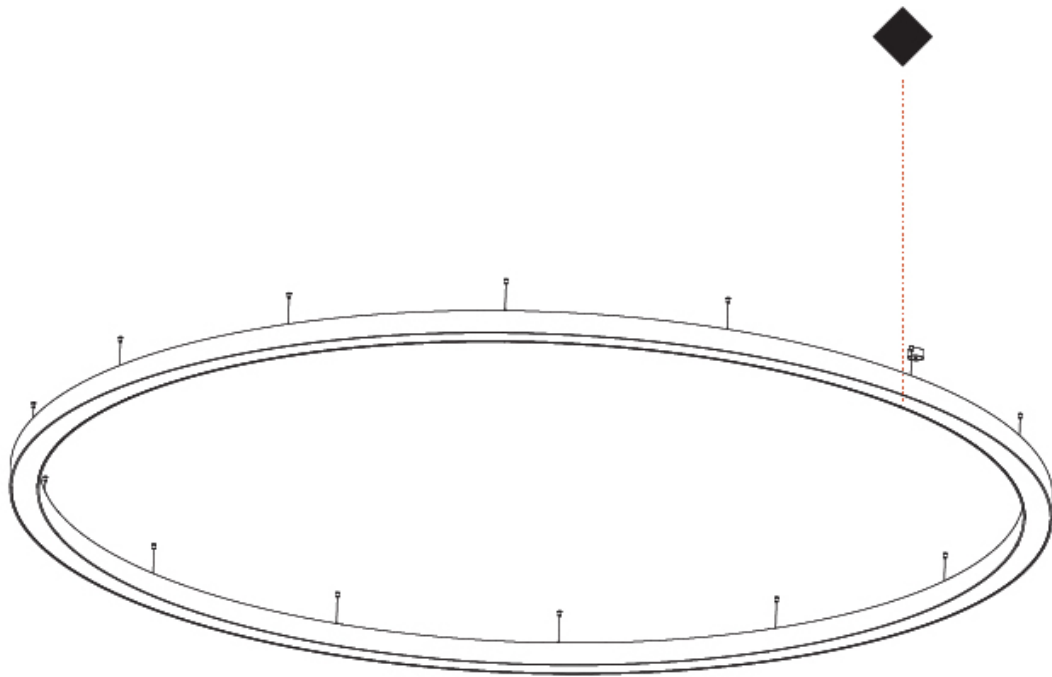

A30188-

PROJECT _____

TYPE _____

SPECIFIER _____

QUANTITY _____

DATE _____

GLORIOUS COLOR FINISH CHART

PROJECT
TYPE
SPECIFIER
QUANTITY
DATE